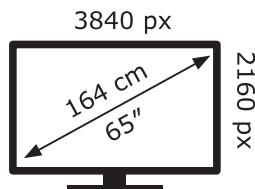

NEC

ME651

156 kWh/1000h

ABCDEF **G**

133 kWh/1000h

2019/2013